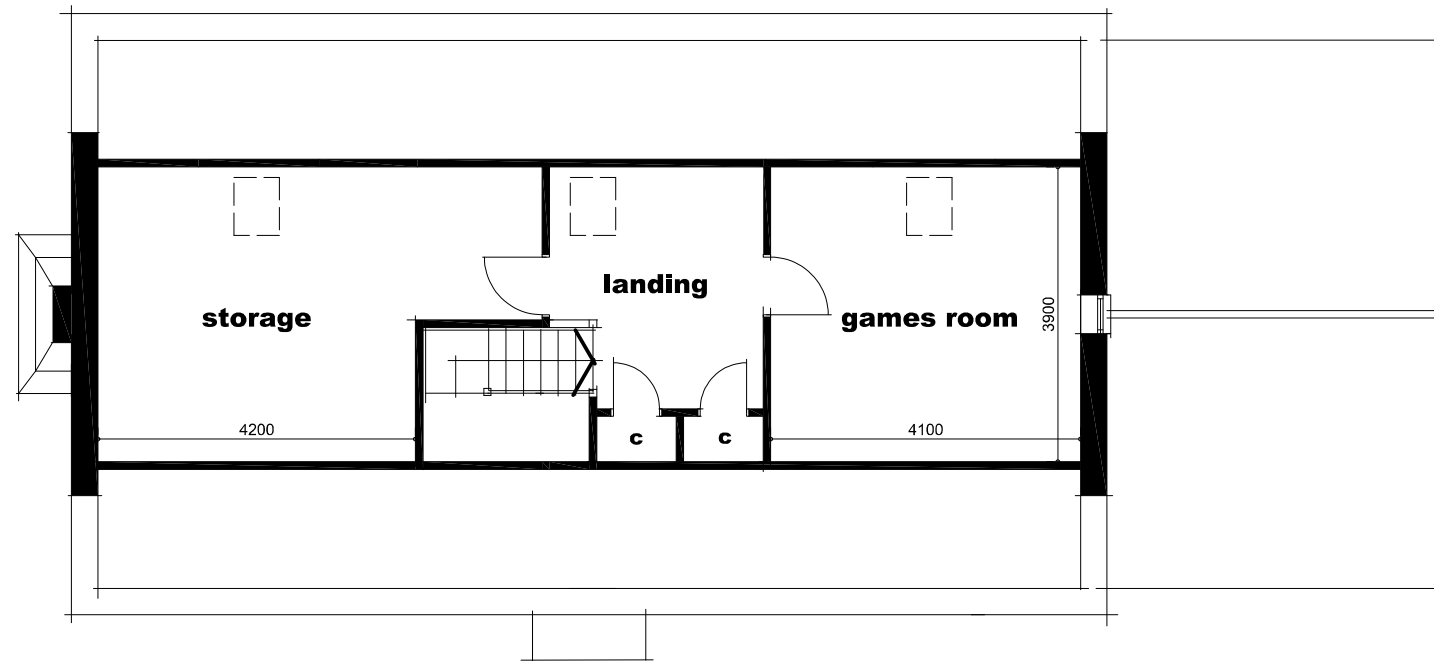

SECTION

ROOF SPACE PLAN

K E V I N S M I T H *Architectural Services*
 7 Ludlow Close, Frome, Somerset . BA11 2ES TEL. 07946 678348 WEB. www.kevinpsmith.co.uk

Client **MR J ALDERMAN**

Job **PROPOSED DWELLING AT 'WHEELBROOK' , LAVERTON .**

Title **PROPOSAL DETAILS (ROOF FLOOR PLAN & SECTION)**

Scales **1:100**

Date **APRIL 2014**

Ref No **1635 / 04**
