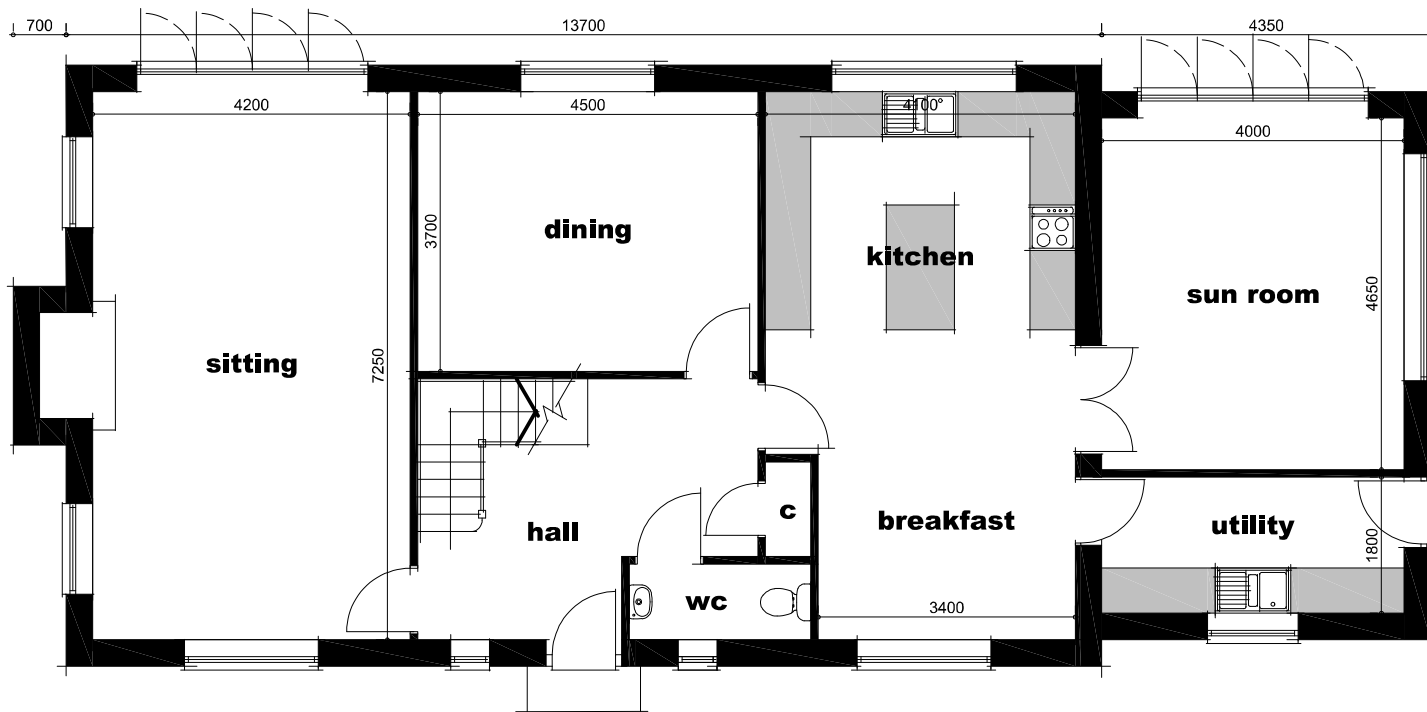

FIRST FLOOR PLAN

GROUND FLOOR PLAN

KEVIN SMITH *Architectural Services*
 7 Ludlow Close, Frome, Somerset. BA11 2ES TEL. 07946 678348 WEB. www.kevinpsmith.co.uk

Client **MR J ALDERMAN**

Job **PROPOSED DWELLING AT 'WHEELBROOK', LAVERTON .**

Title **PROPOSAL DETAILS (GROUND & FIRST FLOOR PLANS)**

Scales **1:100**

Date **APRIL 2014**

Ref No **1635 / 03**