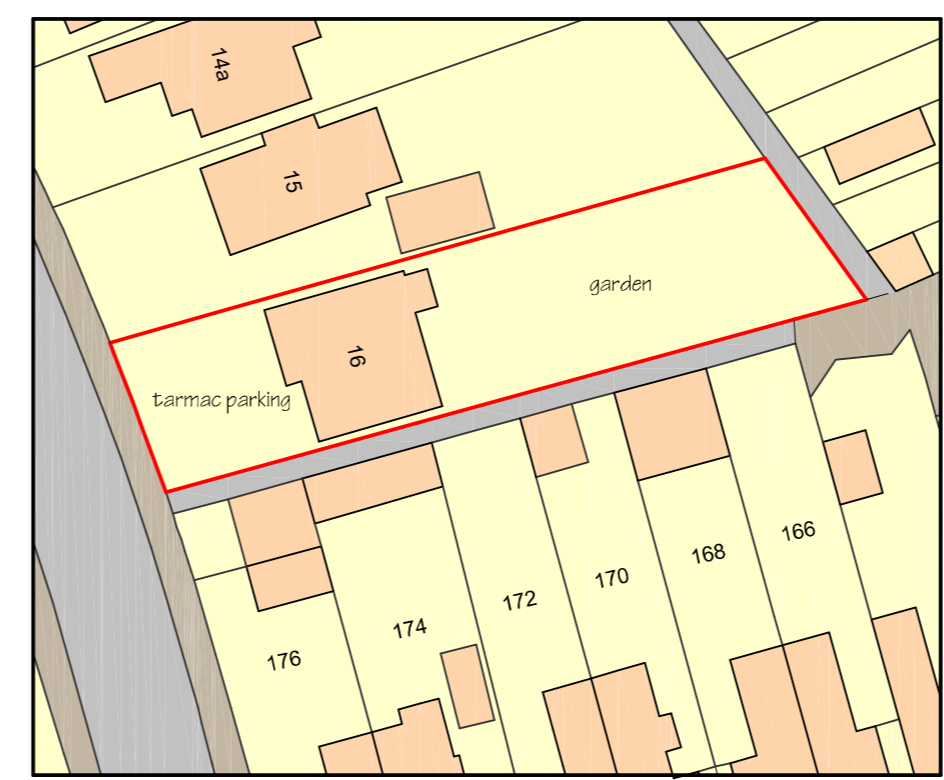

Ordnance Survey, (c) Crown Copyright 2018. All rights reserved. Licence number 100022432

**LOCATION PLAN 1:1250**

**SITE PLAN 1:500**

**KEVIN SMITH Architectural Services**  
 7 Ludlow Close, Frome, Somerset . BA11 2ES TEL. 07946 678348 WEB. www.kevinj.smith.co.uk

Client **SAFFRON RIDWOOD**  
 Job **PROPOSALS AT 16 ALLEN ROAD , TROWBRIDGE .**  
 Title **SURVEY DETAILS (GROUND FLOOR PLAN , LOCATION + SITE)**  
 Scales **1:50** Date **FEB 2017** Ref No **1932 / 01**